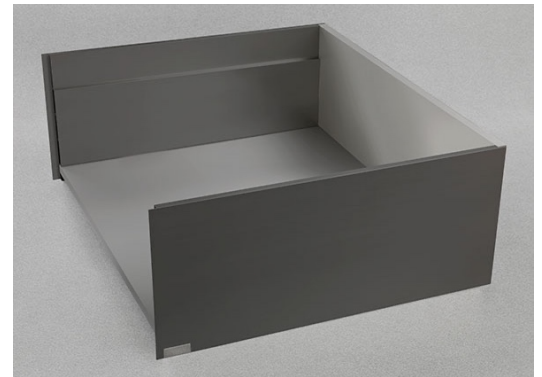

View the entire
LUJO[®] Collection:

WILSONART® INTERIORS

Wheat Tabby
5054-60

Crisp Linen
4942-38

Panna Tessere
5049-60

Sabbia Tessere
5051-60

Featured designs are in stock in 3/4" and 5/8" 4x8

Transform cabinets, drawers, and open shelf interiors with another layer of personal style. Wilsonart® Interiors feature soft textile and linen patterns designed to coordinate with the full range of colors and textures found in The LUJO® Collection, allowing you to incorporate style from the inside, out.

View the entire Interiors Collection:

SALICE LINEABOX

Salice's Linebox metal drawer box system offers clean, simple lines with minimal wall thickness to maximize internal space. Streamlined aesthetics uncluttered with holes or assembly components. Metal drawer assembly is rapid without the need for machines or templates. Fluid, silent and progressive sliding movement, thanks to full-extension runners.

Lineabox can be used with Salice's Futura and F70 full-extension runners.

Lineabox Drawer System is available in white and gray. Stainless Steel is also available as a special order.

SALICE