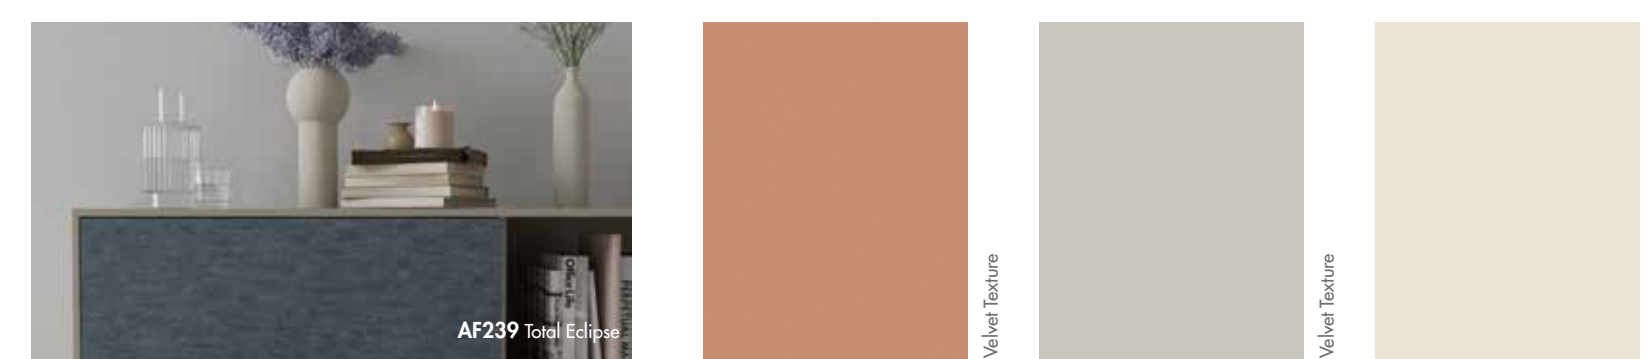

AF239 Total Eclipse
SF258 Roja Velvet Texture
SF252 Quarry Velvet Texture
SF255 Willow Velvet Texture