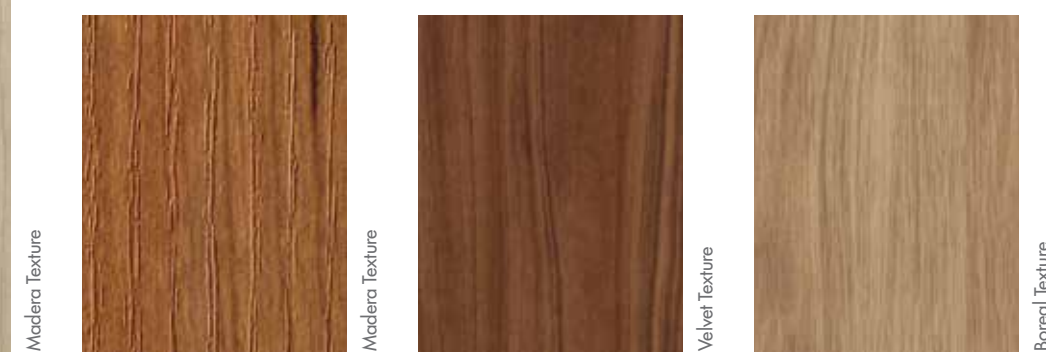

WF121 Burma Cherry Madera Texture
WF466 Rogue Valley Pear Velvet Texture
WF467 Pelee Island Pear Boreal Texture