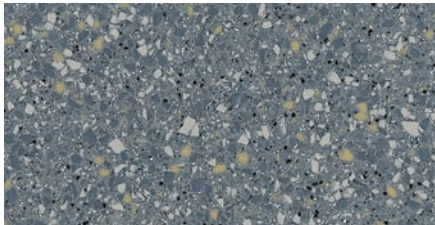

**CHICORY CREAM
MELANGE**
9047ML

BROOKLYN CONCRETE
9219GS

FLINT ROCK
9207CS

QUARRY MELANGE
9041ML

**FRENCH BLUE
MELANGE**
9024ML

BEACHFRONT
9233SS

MINK CONCRETE
9248SS

HIDDEN SPACE
9227SS