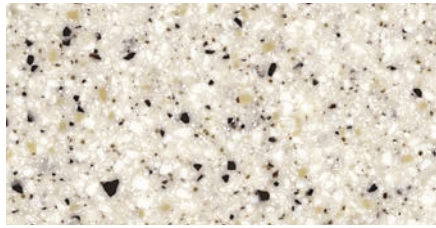

**CARBONE
MARMO**

9914SS

Carbone Marmo captures the aesthetic of soapstone with a charcoal grey background that features subtle particulates, soft vertical veins, and silver-metallic dust.

DESIGNER WHITE
D354SL

BEIGE TEMPEST
1530TM

MARZIPAN MIRAGE
9130MG

IRON FALLS
9238SS

JOVIAN
9211CM

BAJA MELANGE
9030ML

TUMBLED STONE
9220CE

MAPLE HARVEST
9106CS

CARAMEL MELANGE
9033ML

CHILLED EARTH
9228SS

ARCTIC MELANGE 
9070ML

PEACE GREY
9232SS

DUSK ICE
9203CE

SOOTHING GREY
9116GS

GREY LACE 
9224SS

STEEL GREY TEMPEST
9194TM

NORTHERN MELANGE
9195ML