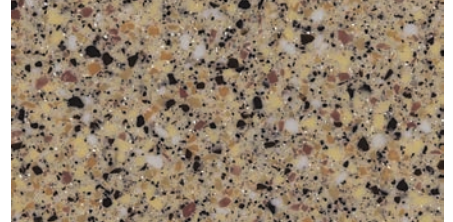

**CARBONE
MARMO**

9914SS

Carbone Marmo captures the aesthetic of soapstone with a charcoal grey background that features subtle particulates, soft vertical veins, and silver-metallic dust.

DESIGNER WHITE
D354SL

CALACATTA
PERLATO
9913SS

GREY BEOLA
9218CM

ZEN GREY
9115GS

SILVER SMOKE
9226SS

MIDNIGHT MELANGE
9091ML

BLACK ONYX MIRAGE
9092MG

KIMBERLITE
9215CE

PARIS FOG
9110CS

**CHICORY CREAM
MELANGE**
9047ML

BROOKLYN CONCRETE
9219GS

FLINT ROCK
9207CS

QUARRY MELANGE
9041ML

**FRENCH BLUE
MELANGE**
9024ML

BEACHFRONT
9233SS

MINK CONCRETE
9248SS

HIDDEN SPACE
9227SS