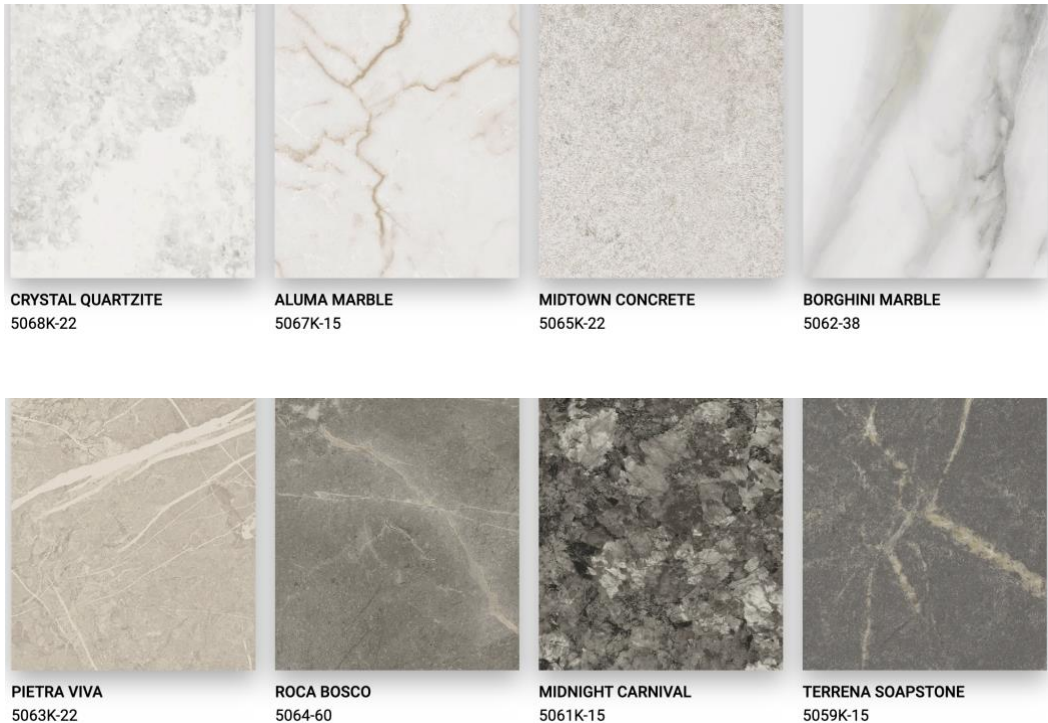

## Wilsonart® NEW HPL Designs

Eight new designs that outlast traditional stone surfaces and remain beautiful over time. The latest styles from Wilsonart® HPL offer the look and performance of high-end materials, without the maintenance or cost.