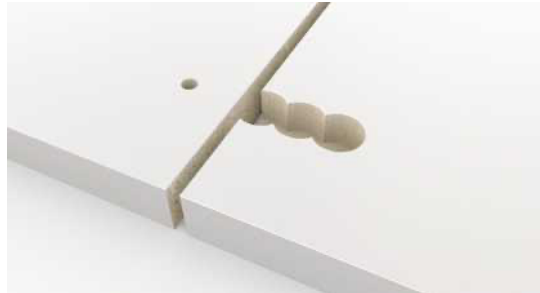

Lamello Cabineo Connector System

Features:

- The Lamello cabineo is a one-piece connector with bolt pre-installed bolt
- The Cabineo features a ribbed fiberglass re-inforced plastic construction and a galvanized steel bolt
- For panels from 13mm-24mm in thickness
- Requires no horizontal and only surface boring
- Configurations available for corner connections (Cabineo 12) and shared partitions (Cabineo 8) in wood panels
- High clamping force of over 200 lbs.
- Also available is the Cabineo 8 M6 for applications that require additional joint strength or dis-assembly
- Cabineo 8 M6 can be used with m6 insets in wood panels or in wood to metal, aluminum, or phenolic applications
- Can be machined with either a 15mm drill bit or router
- Ideal for shops that utilize nested routing
- Available in black and white
- Cap covers available in 10 different color options to accent your furniture and cabinets