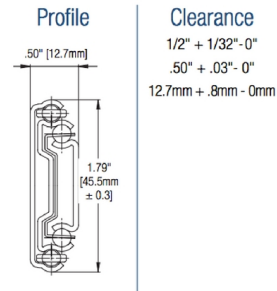

KV GS4270 100 lb. Soft Closing Drawer Slide

Product Features

- 100 lb. Weight Rated
- Available in sizes from 12"-28"
- Full Extension on sizes from 16"-28"
- Non-handed Design with Lever Dis-Connect
- Features Integrated Soft Close Mechanism
- Features both 23mm System and Traditional Hole Patterns
- Features Breather Tabs for Side to Side Adjustment
- Recommended for Drawers up to 24" in Width
- Exceeds Testing Standards by BIFMA, BHMA, and KCMA
- Available in Zinc Finish
- Mounting Accessories: GS4340 RB Metal Rear Mounting Bracket
- Mounts with #7 Phillips Pan Head Screws
- Features Limited Lifetime Warranty